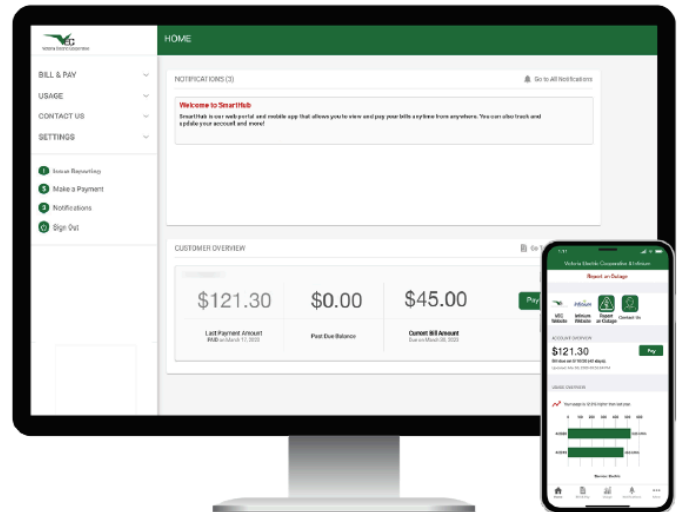

Victoria Electric Cooperative is excited to introduce SmartHub—our new and improved payment system designed to enhance your overall member experience. With SmartHub, members will have convenient, 24/7 access to their account, making it easier than ever to pay bills, set up automatic payments, monitor your energy usage, and receive important alerts and service updates—all from your phone or computer.

As VEC transition to this new system, the current payment platform will be temporarily unavailable from May 25 through May 31. During this time, debit and credit card payments will not be accepted. However, members may still make payments using cash or check at our office, night drop box, or at the following locations:

Victoria: First Convenience Bank (inside Super Walmart – 9002 N. Navarro)

Port Lavaca: HEB (101 Calhoun Plaza)

Port O'Connor: 15552 State Highway 185 E

Members currently enrolled in Auto Pay or Bank Draft should note that beginning June 1, they will need to re-enroll in SmartHub to continue using those features.

VEC appreciates your patience and understanding during this transition. Additional details and step-by-step instructions will be shared soon and posted on our website. If you have any questions, please don't hesitate to contact our Member Service Representatives at (361) 573-2428.

We're excited to bring you this new and improved way to stay connected and in control of your account!

WEB AND MOBILE INSTRUCTIONS

After launch day on June 1st, instructions for registering your account and re-activate your Auto Pay will be available on our SmartHub support page at victoriaelectric.coop

NEED SOME ASSISTANCE?

After launch day on June 1st, if you have any questions or issues with the registration process, you may contact member services at (361) 573-2428. VEC will also offer extended hours to further assist members.

Extended hours:

June 1–5 (M-F): 7:00 AM – 6:00 PM
June 6 (S): 9:00 AM – 4:00 PM

victoriaelectric.coop

(361) 573-2428